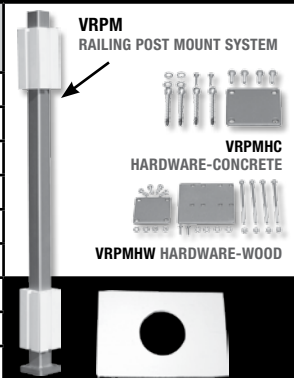

ACCESSORIES

END CAPS

Item No.	Description	Case Count	Loose Ea.	Case Ea.	10 Case Ea.
V235EC ★	End Cap 2" x 3-1/2"	500			
V1555EC ★	End Cap 1-1/2" x 5-1/2"	400			
V26EC ★	End Cap 2" x 6"	200			
VPC26 ★	Pergola End Cap 2" x 6"	24			
VPC26BG ★	Pergola End Cap 2" x 6" Beige	24			
VPC26GY ★	Pergola End Cap 2" x 6" Gray	24			

POST INSERTS

Item No.	Description	Case Count	Loose Ea.	Case Ea.	10 Case Ea.
VRPM436 ★	Railing Post Mount System - 4" x 4" x 36"	48			
VRPM442 ★	Railing Post Mount System - 4" x 4" x 42"	48			
VRPM536 ★	Railing Post Mount System - 5" x 5" x 36"	48			
VRPM542 ★	Railing Post Mount System - 5" x 5" x 42"	48			
VRPMHC ★	Post Mount Hardware for Concrete Installation	48			
VRPMW ★	Post Mount Hardware for Wood/Composite Installation	48			
VPS4 ★	Post Supporter 4"	100			
VPS5 ★	Post Supporter 5"	100			
VPS8 ★	Post Supporter 8"	100			

POST SKIRTS

Item No.	Description	Case Count	Loose Ea.	Case Ea.	10 Case Ea.
V44PS ★	4" x 4" Post Skirt	32			
V44PSBG ★	4" x 4" Post Skirt Beige	32			
V44PSGY ★	4" x 4" Post Skirt Gray	32			
V55PS ★	5" x 5" Post Skirt	60			
V55PSBG ★	5" x 5" Post Skirt Beige	60			
V55PSGY ★	5" x 5" Post Skirt Gray	60			

KNUCKLES/TRANSITION CAP

Item No.	Description	Case Count	Loose Ea.	Case Ea.	10 Case Ea.
V45NETC ★	4"- 5" N.E. Transition Cap	16			
V45NETCBG ★	4"- 5" N.E. Transition Cap Beige	16			
V45NETCGY ★	4"- 5" N.E. Transition Cap Gray	16			
V55K ★	5" x 5" Knuckle	18			
V55KBG ★	5" x 5" Knuckle Beige	18			
V55KGY ★	5" x 5" Knuckle Gray	18			

★ - In Stock Item