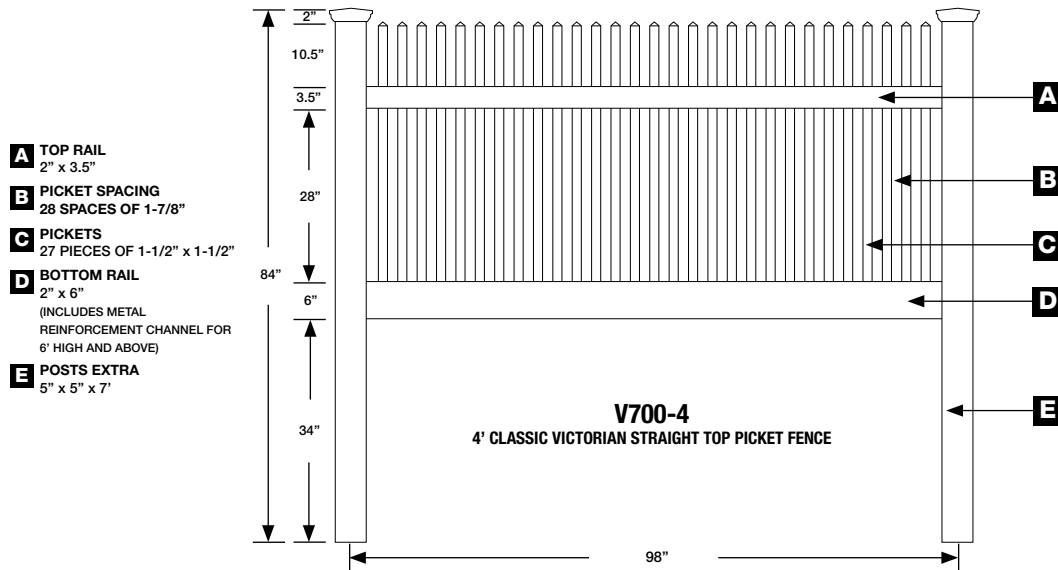

CLASSIC VICTORIAN PICKET

CLASSIC VICTORIAN PICKET

**MIX-‘N’-MATCH
COLORS FOR
A CUSTOM
DESIGN!**

V700							
Item No.	Description	Color	Pallet Count	Loose Ea.	4 Pallet Ea.	8 Pallet Ea.	T/L Ea.
V700-3	Classic Victorian Straight Top Picket Fence 3' x 8'	White	12				
V700-42	Classic Victorian Straight Top Picket Fence 42" x 8'	White	12				
V700-4 ★	Classic Victorian Straight Top Picket Fence 4' x 8'	White	12				

V701							
Item No.	Description	Color	Pallet Count	Loose Ea.	4 Pallet Ea.	8 Pallet Ea.	T/L Ea.
V701-3	Classic Victorian Framed Picket Fence 3' x 8'	White	12				
V701-42	Classic Victorian Framed Picket Fence 42" x 8'	White	12				
V701-4	Classic Victorian Framed Picket Fence 4' x 8'	White	12				

V702							
Item No.	Description	Color	Pallet Count	Loose Ea.	4 Pallet Ea.	8 Pallet Ea.	T/L Ea.
V702-3	Classic Victorian Staggered Top Picket Fence 3' x 8'	White	12				
V702-42	Classic Victorian Staggered Top Picket Fence 42" x 8'	White	12				
V702-4	Classic Victorian Staggered Top Picket Fence 4' x 8'	White	12				

★ - In Stock Item (Also available in 5' and 6' heights)

10% Additional for Beige, Gray and Mix 'n' Match®