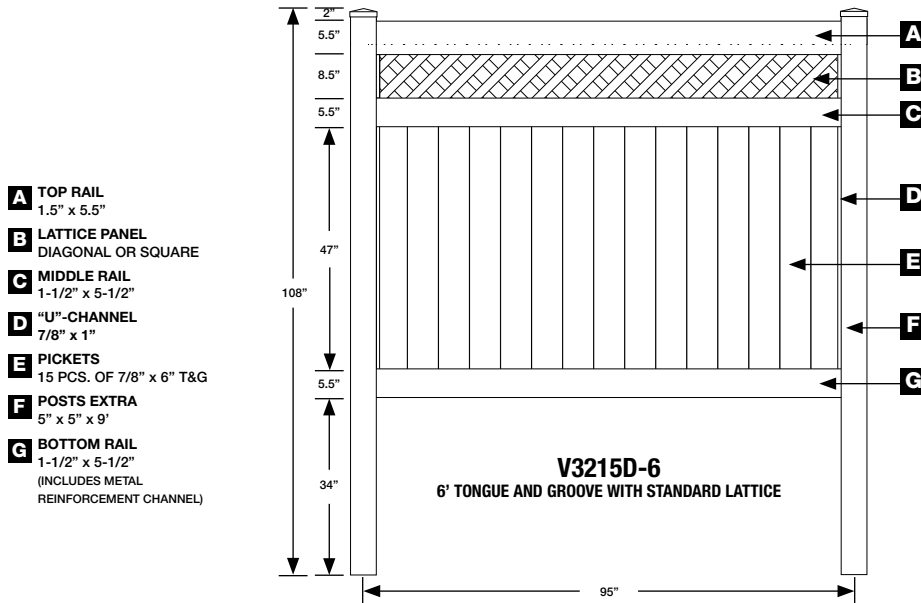

PRIVACY (Continued)

"V"-MATCHED TONGUE & GROOVE PANEL WITH LATTICE TOP

**MIX-N-MATCH
COLORS FOR
A CUSTOM
DESIGN!**

**LATTICE ALSO
AVAILABLE IN
EASTERN
GREEN**

V3215D

Item No.	Description	Color	Pallet Count	Loose Ea.	4 Pallet Ea.	8 Pallet Ea.	T/L Ea.
V3215D-4	★ Solid T&G w/Standard Diagonal Lattice 4' x 8'	White	12				
V3215D-5	★ Solid T&G w/Standard Diagonal Lattice 5' x 8'	White	12				
V3215D-6	★ Solid T&G w/Standard Diagonal Lattice 6' x 8'	White	12				
V3215D-6BG	★ Solid T&G w/Standard Diagonal Lattice 6' x 8'	Beige	12				
V3215D-6GY	★ Solid T&G w/Standard Diagonal Lattice 6' x 8'	Gray	12				

V3215DS

Item No.	Description	Color	Pallet Count	Loose Ea.	4 Pallet Ea.	8 Pallet Ea.	T/L Ea.
V3215DS-4	Solid T&G w/Small Lattice 4' x 8'	White	12				
V3215DS-5	Solid T&G w/Small Lattice 5' x 8'	White	12				
V3215DS-6	★ Solid T&G w/Small Lattice 6' x 8'	White	12				

V3215SQ

Item No.	Description	Color	Pallet Count	Loose Ea.	4 Pallet Ea.	8 Pallet Ea.	T/L Ea.
V3215SQ-4	Solid T&G w/Square Lattice 4' x 8'	White	12				
V3215SQ-5	Solid T&G w/Square Lattice 5' x 8'	White	12				
V3215SQ-6	★ Solid T&G w/Square Lattice 6' x 8'	White	12				

★ - In Stock Item

10% Additional for Beige, Gray and Mix 'n' Match®