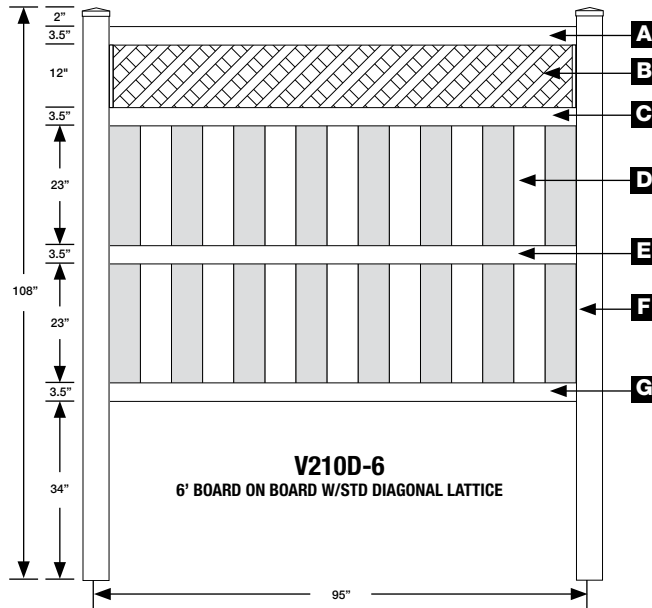

SEMI-PRIVACY

BOARD ON BOARD FENCE

- **A** TOP RAIL
  3.5" x 3.5"
- **B** LATTICE PANEL
  DIAGONAL OR SQUARE
- **C** MIDDLE RAIL
  3.5" x 3.5"
- **D** PICKETS
  15 PCS. OF 7/8" x 6"
  (8 FRONT, 7 BACK)
- **E** MIDDLE RAIL
  3.5" x 3.5"
- **F** POSTS EXTRA
  5" x 5" x 9"
- **G** BOTTOM RAIL
  3.5" x 3.5"
  (INCLUDES TWO METAL
  REINFORCEMENT CHANNELS)

**MIX-N-MATCH
COLORS FOR
A CUSTOM
DESIGN!**

**LATTICE ALSO
AVAILABLE IN
EASTERN
GREEN**

V210

Item No.	Description	Color	Pallet Count	Loose Ea.	4 Pallet Ea.	8 Pallet Ea.	T/L Ea.
V210-4	Board on Board 4' x 8'	White	12				
V210-5	Board on Board 5' x 8'	White	12				
V210-6	Board on Board 6' x 8'	White	12				

V210D

Item No.	Description	Color	Pallet Count	Loose Ea.	4 Pallet Ea.	8 Pallet Ea.	T/L Ea.
V210D-4	Board on Board w/Std Diagonal Lattice 4' x 8'	White	12				
V210D-5	Board on Board w/Std Diagonal Lattice 5' x 8'	White	12				
V210D-6	Board on Board w/Std Diagonal Lattice 6' x 8'	White	12				

V210DS

Item No.	Description	Color	Pallet Count	Loose Ea.	4 Pallet Ea.	8 Pallet Ea.	T/L Ea.
V210DS-4	Board on Board w/Small Diagonal Lattice 4' x 8'	White	12				
V210DS-5	Board on Board w/Small Diagonal Lattice 5' x 8'	White	12				
V210DS-6	Board on Board w/Small Diagonal Lattice 6' x 8'	White	12				

★ - In Stock Item

10% Additional for Beige, Gray and Mix 'n' Match®