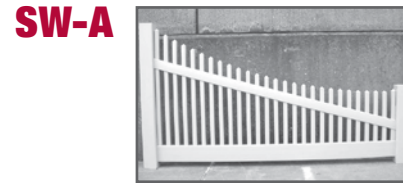

CURVED & TRANSITION SECTIONS

We will make any custom fence product your customer is looking for in a mixture of colors. Use this guide to help you order.