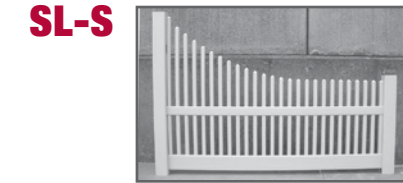

CURVED & TRANSITION SECTIONS

We will make any custom fence product your customer is looking for in a mixture of colors. Use this guide to help you order.