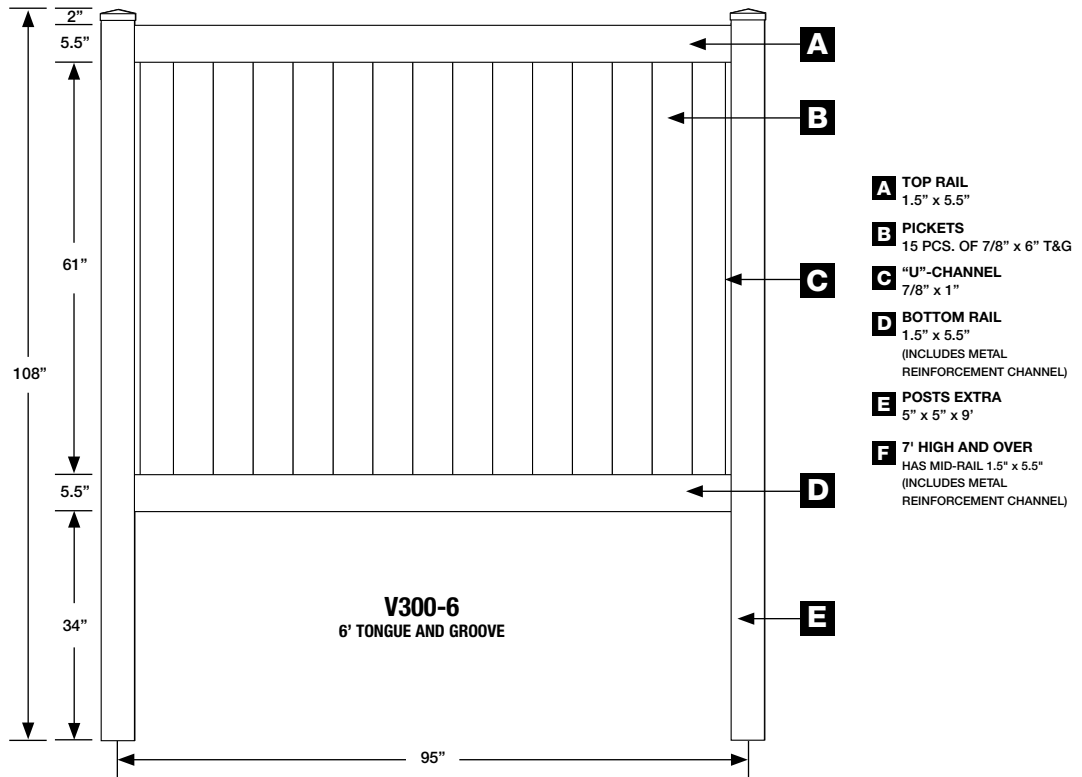

## "V"-MATCHED TONGUE & GROOVE PANEL

**MIX-N-MATCH  
COLORS FOR  
A CUSTOM  
DESIGN!**

The "V"-Matched Tongue and Groove Panel has 7/8" x 6" boards, strong 1-1/2" x 5-1/2" top and bottom horizontal railings, a metal reinforcement channel in the bottom rail for the strongest fence available and 7/8" x 1" U-Channel edgings to add a unique and attractive aesthetic.