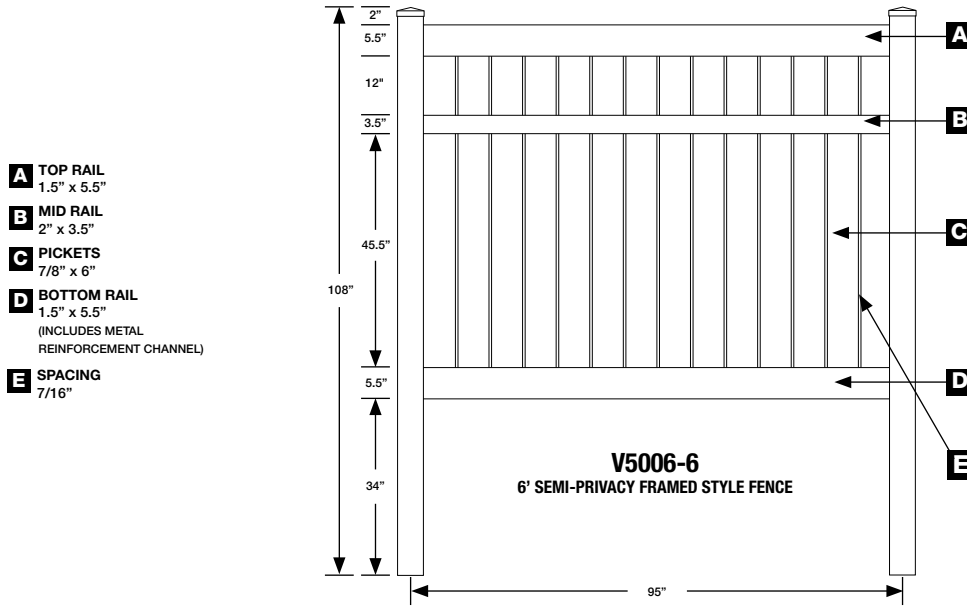

SEMI-PRIVACY (Continued)

SEMI-PRIVACY FRAMED STYLE FENCE

**MIX-N-MATCH
COLORS FOR
A CUSTOM
DESIGN!**

**MANY OTHER
VARIATIONS
AVAILABLE!!!**

V500								
Item No.	Description	Color	Pallet Count	Loose Ea.	4 Pallet Ea.	8 Pallet Ea.	T/L Ea.	
V500-4	Semi-Privacy w/3" Wide Boards 4' x 8'	White	12					
V500-5	Semi-Privacy w/3" Wide Boards 5' x 8'	White	12					
V500-6	Semi-Privacy w/3" Wide Boards 6' x 8'	White	12					
V5006								
Item No.	Description	Color	Pallet Count	Loose Ea.	4 Pallet Ea.	8 Pallet Ea.	T/L Ea.	
V5006-4	Semi-Privacy w/6" Wide Boards 4' x 8'	White	12					
V5006-5	Semi-Privacy w/6" Wide Boards 5' x 8'	White	12					
V5006-6	Semi-Privacy w/6" Wide Boards 6' x 8'	White	12					
V500A								
Item No.	Description	Color	Pallet Count	Loose Ea.	4 Pallet Ea.	8 Pallet Ea.	T/L Ea.	
V500A-4	Semi-Privacy w/Alternating 1-1/2" & 6" Wide Boards 4' x 8'	White	12					
V500A-5	Semi-Privacy w/Alternating 1-1/2" & 6" Wide Boards 5' x 8'	White	12					
V500A-6	Semi-Privacy w/Alternating 1-1/2" & 6" Wide Boards 6' x 8'	White	12					

★ - In Stock Item

10% Additional for Beige, Gray and Mix 'n' Match®