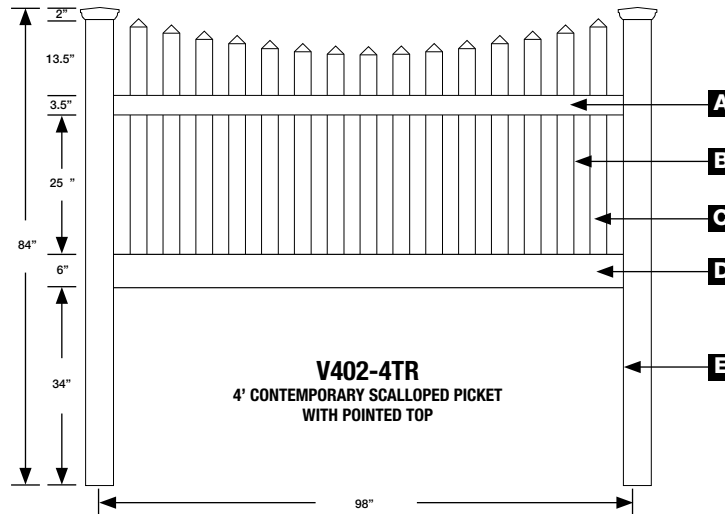

CONTEMPORARY PICKET

CONTEMPORARY SPACED PICKET

- **A** TOP RAIL
  2" x 3.5"
- **B** PICKET SPACING
  16 SPACES OF 3"
- **C** PICKETS
  15 PIECES OF 7/8" x 3"
- **D** BOTTOM RAIL
  2" x 6"
- **E** POSTS EXTRA
  5" x 5" x 7"
  (INCLUDES METAL REINFORCEMENT CHANNEL FOR 5' HIGH AND ABOVE)

MIX-A-MATCH COLORS FOR A CUSTOM DESIGN!

MANY OTHER VARIATIONS AVAILABLE!!!

Contemporary Picket Fence

7/8" x 3" pickets, 3" spacing, 2" x 6" bottom rail, Pointed Picket Tops or Dog Ear Tops. Pickets run through the rails instead of being attached in front of them. Other styles include a 7/8" x 1-1/2" or 7/8" x 6" picket. All are available in standard or reduced spacing.

Traditional Picket Fence

7/8" x 3" pickets, 3" spacing, 2" x 3-1/2" rails, Pointed Picket Tops or Dog Ear Tops. Pickets are attached to the front of the rails using a rivet with a PVC cap. Other styles include a 7/8" x 1-1/2" or 7/8" x 6" picket. All are available in standard or reduced spacing.

Rear View showing how pickets are applied to fence with rivets.

NOTE: Nail-On Traditional Picket Sections Are Also Available

V401

Item No.	Description	Color	Pallet Count	Loose Ea.	4 Pallet Ea.	8 Pallet Ea.	T/L Ea.
V401-3TR	3" Straight Contemp. Picket w/Pointed Cap Thru-Rail 3' x 8'	White	12				
V401-42TR	3" Straight Contemp. Picket w/Pointed Cap Thru-Rail 42" x 8'	White	12				
V401-4TR ★	3" Straight Contemp. Picket w/Pointed Cap Thru-Rail 4' x 8'	White	12				

V402

Item No.	Description	Color	Pallet Count	Loose Ea.	4 Pallet Ea.	8 Pallet Ea.	T/L Ea.
V402-3TR	3" Scalloped Contemp. Picket w/Pointed Cap Thru-Rail 3' x 8'	White	12				
V402-42TR	3" Scalloped Contemp. Picket w/Pointed Cap Thru-Rail 42" x 8'	White	12				
V402-4TR ★	3" Scalloped Contemp. Picket w/Pointed Cap Thru-Rail 4' x 8'	White	12				

V403

Item No.	Description	Color	Pallet Count	Loose Ea.	4 Pallet Ea.	8 Pallet Ea.	T/L Ea.
V403-3TR	3" Crowned Contemp. Picket w/Pointed Cap Thru-Rail 3' x 8'	White	12				
V403-42TR	3" Crowned Contemp. Picket w/Pointed Cap Thru-Rail 42" x 8'	White	12				
V403-4TR	3" Crowned Contemp. Picket w/Pointed Cap Thru-Rail 4' x 8'	White	12				

★ - In Stock Item

10% Additional for Beige, Gray and Mix 'n' Match®