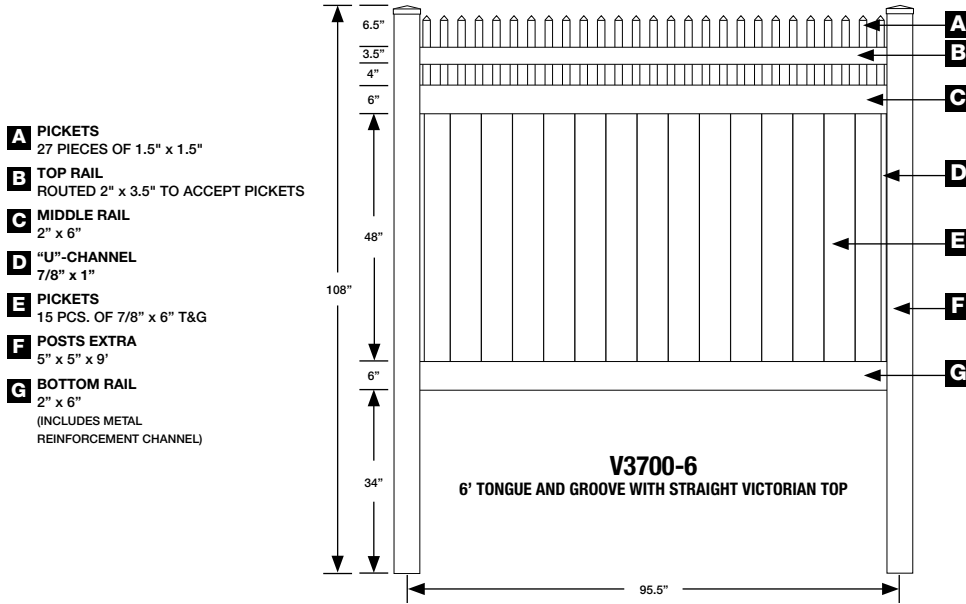

PRIVACY (Continued)

"V"-MATCHED TONGUE & GROOVE PANEL WITH CLASSIC VICTORIAN TOP

**MIX-N-MATCH
COLORS FOR
A CUSTOM
DESIGN!**

V3700								
Item No.	Description	Color	Pallet Count	Loose Ea.	4 Pallet Ea.	8 Pallet Ea.	T/L Ea.	
V3700-4	Solid T&G w/Straight Victorian Top 4' x 8'	White	12					
V3700-5	Solid T&G w/Straight Victorian Top 5' x 8'	White	12					
V3700-6	★ Solid T&G w/Straight Victorian Top 6' x 8'	White	12					
V3701								
Item No.	Description	Color	Pallet Count	Loose Ea.	4 Pallet Ea.	8 Pallet Ea.	T/L Ea.	
V3701-4	Solid T&G w/Framed Victorian Top 4' x 8'	White	12					
V3701-5	Solid T&G w/Framed Victorian Top 5' x 8'	White	12					
V3701-6	★ Solid T&G w/Framed Victorian Top 6' x 8'	White	12					
V3706								
Item No.	Description	Color	Pallet Count	Loose Ea.	4 Pallet Ea.	8 Pallet Ea.	T/L Ea.	
V3706-4	Solid T&G w/Stepped Victorian Top 4' x 8'	White	12					
V3706-5	Solid T&G w/Stepped Victorian Top 5' x 8'	White	12					
V3706-6	★ Solid T&G w/Stepped Victorian Top 6' x 8'	White	12					

★ - In Stock Item

10% Additional for Beige, Gray and Mix 'n' Match®