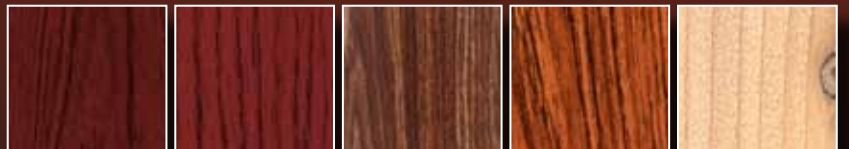

Cherry
W102

Walnut
W103

Rosewood
W104

Eastern White Cedar
W105

Come and Play!

Illusions®

Fence Design Center™

Mahogany
W101