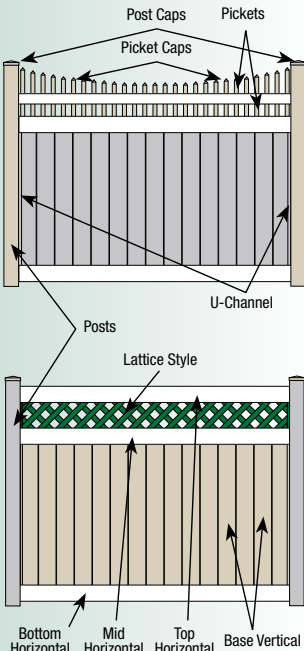

Mix-n-Match™ Choices
Any piece, any color*

*GREEN ONLY COMES IN LATTICE