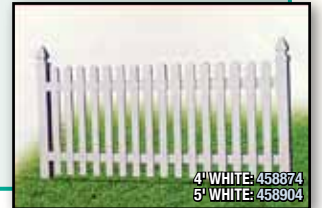

Traditional Picket

Allusions® Traditional Picket looks like the traditional "nail-on style" wood picket fence. This face mounted picket panel can be manufactured with three different picket widths. Narrow, standard or wide. These can be assembled with either a regular spacing or a reduced spacing for extra security.

Also available in optional through-rail construction.

Ornamental Picket

Allusions® Ornamental

1" x 1" Picket offers a vinyl alternative to the wrought iron fence. It enables the homeowner to maintain the look of wrought iron without the maintenance. All panels are manufactured with a metal reinforcing channel in the bottom rail for strength that will not fail.

MIX 'N' MATCH ORNAMENTAL PICKET TOPS ON ANY BASE.

*PICKETS ONLY AVAILABLE IN WHITE