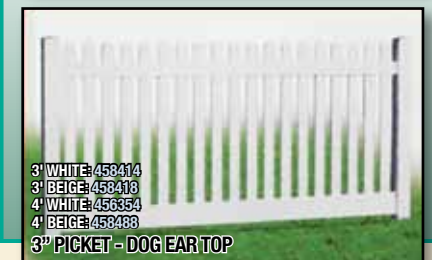

WHITE	BEIGE	GRAY

SEE SAMPLES FOR ACTUAL COLORS

Picket Top Styles

DOG EAR

POINTED

CROWN TOP SPACE PICKET

4' WHITE: 456804
4' BEIGE: 456388
3" PICKET - DOG EAR TOP - SCALLOPED

1 1/2" PICKET - POINTED TOP - SCALLOPED