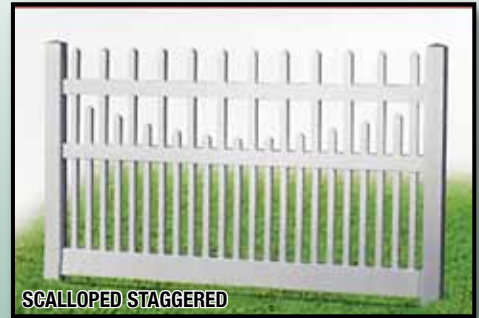

All of the panels are designed with the classic look in mind.

Available in White, Gray and Beige.

456254
CLASSIC VICTORIAN STRAIGHT TOP

CLASSIC VICTORIAN STAGGERED TOP

457064
CLASSIC VICTORIAN STEPPED TOP

457064 STEPPED

456324 SCALLOPED TOP

FRAMED TOP

3' WHITE: 458974
4' WHITE: 459044

SCALLOPED STAGGERED

STAGGERED

Post Cap Styles

EXTERNAL FLAT