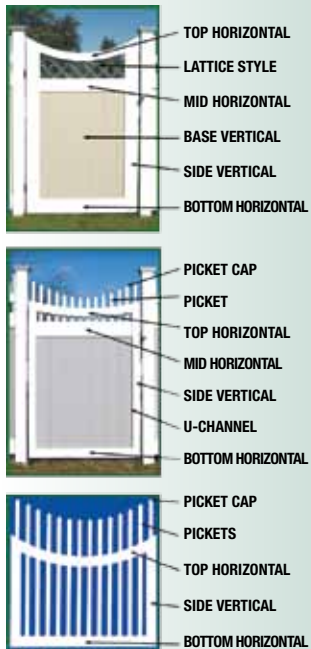

Mix-n-Match™ Choices
Any piece, any color*

*GREEN ONLY COMES IN LATTICE