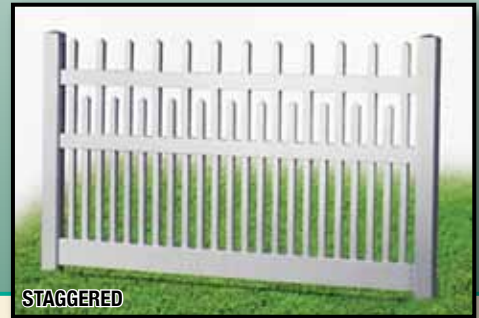

All of the panels are designed with the classic look in mind.

Available in White, Gray and Beige.

456254
CLASSIC VICTORIAN STRAIGHT TOP

CLASSIC VICTORIAN STAGGERED TOP

457064
CLASSIC VICTORIAN STEPPED TOP

457064 STEPPED

456324 SCALLOPED TOP

FRAMED TOP

3' WHITE: 458974
4' WHITE: 459044

SCALLOPED STAGGERED

STAGGERED

Post Cap Styles

EXTERNAL FLAT