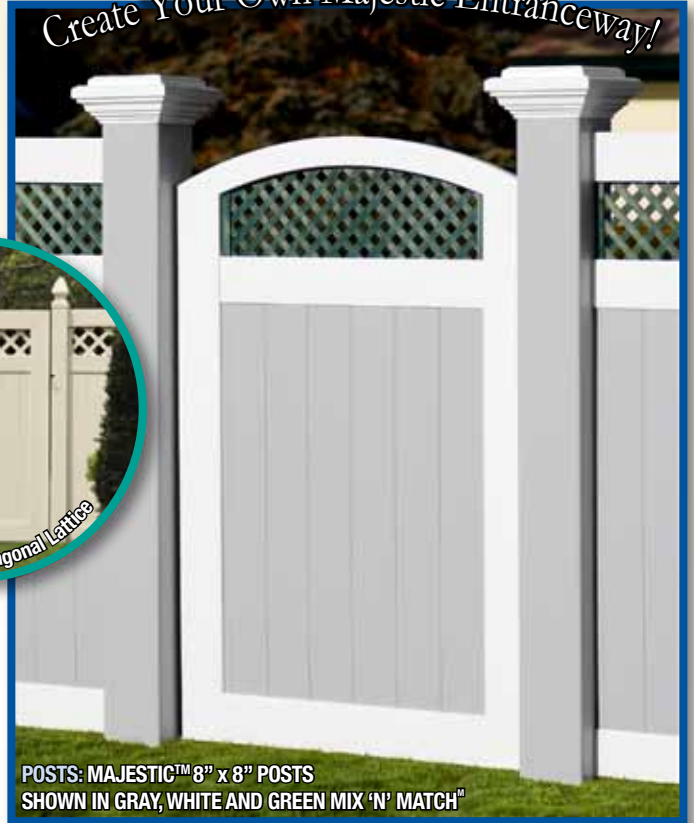

*See the *Illusions*® Grand Arbors Brochure for more information on our 108 styles.

Pergolas

Gates

Create Your Own Majestic Entranceway!

457074  VICTORIAN STEP DOWN

POSTS: MAJESTIC™ 8" x 8" POSTS
SHOWN IN GRAY, WHITE AND GREEN MIX 'N' MATCH®