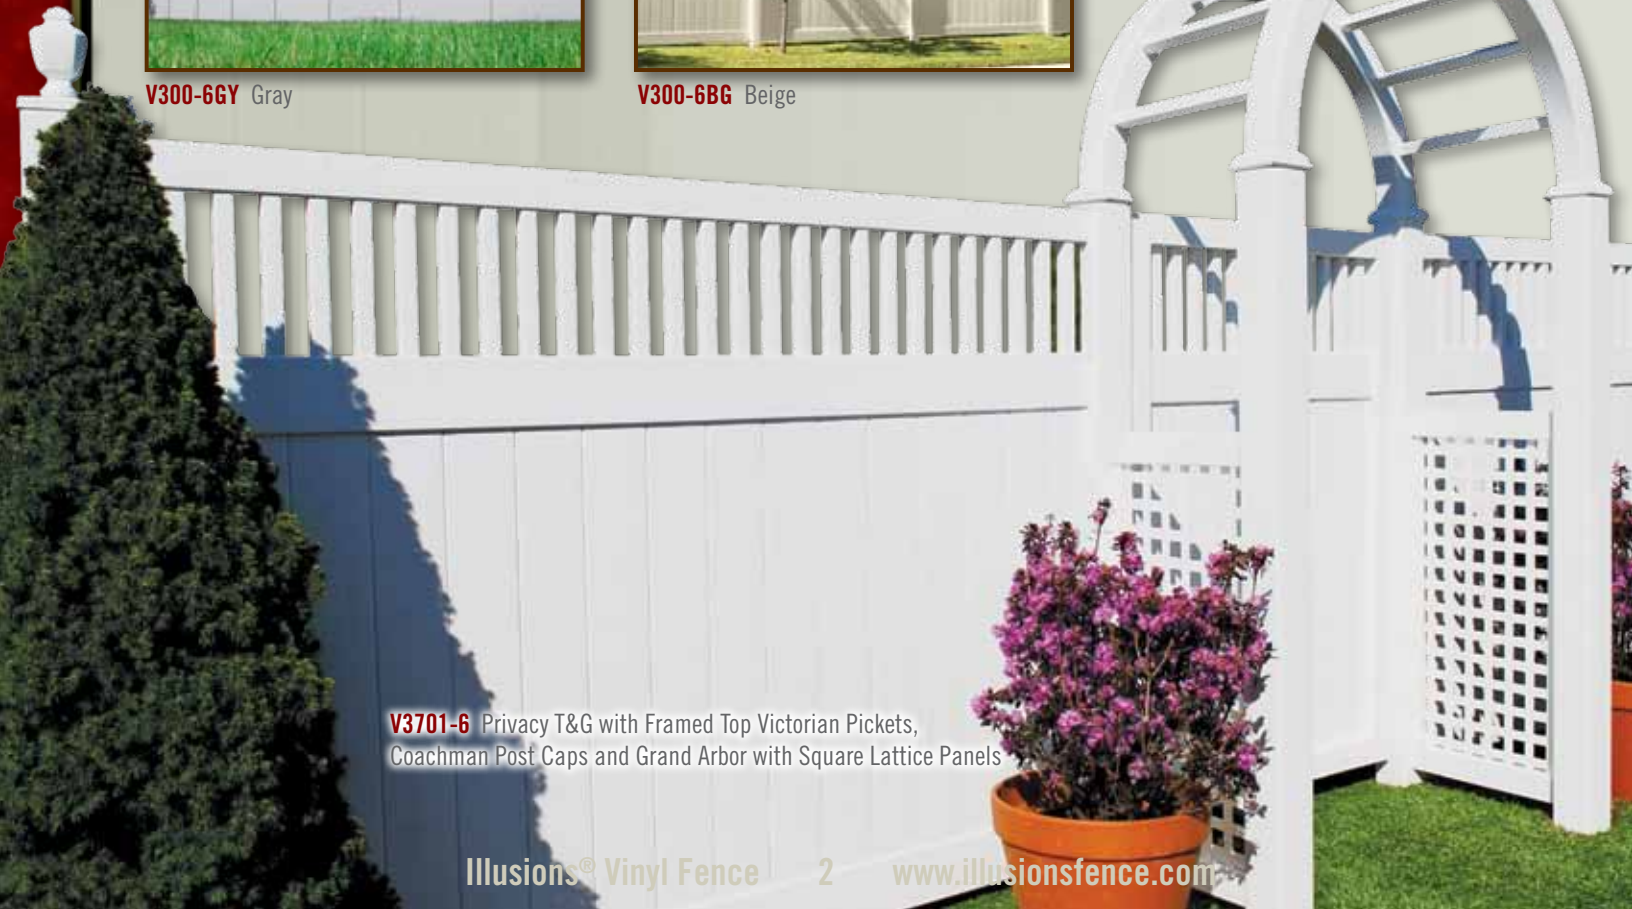

V3701-6 Privacy T&G with Framed Top Victorian Pickets, Coachman Post Caps and Grand Arbor with Square Lattice Panels