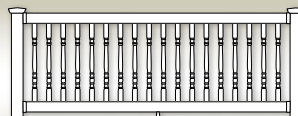

**VR6-3** Traditional Picket with 2" x 3.5" Hand Rail

**VRT6C-3** Colonial Spindle Picket with T-Rail Hand Rail

**VRT6-3** Traditional Picket with T-Rail Hand Rail - Mix 'n' Match™

**VR8-3**

**VR8C-3**

**VRT8-3**