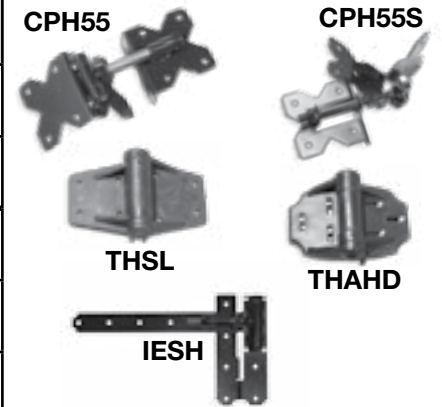

ALSO
AVAILABLE IN:

GATE HARDWARE

LATCHES

Item No.	Description	Case Count	Loose Ea.	Case Ea.	10 Case Ea.
MLDD-BK/WT ★	Magnetic Gate Latch D&D - Black/White	20			
MLS-BK/WT ★	Magnetic Gate Latch (Small) - Black/White	20			
HLSS ★ BK/WT/BZ	Hatchet Latch S.S. - Black/White/Bronze	20			
V21SS ★ BK/WT/BZ	Gravity Latch w/ Plate S.S. - Black/White/Bronze	25			
V21LL ★ BK/WT	GRAVITY LATCH KEYED 2-SIDES - Black/White	20			

DROP RODS

Item No.	Description	Case Count	Loose Ea.	Case Ea.	10 Case Ea.
DRAS ★ BK/WT/BZ	Drop Rod Assembly S.S. 24" - Black/White/Bronze	20			
DRAS48 ★ BK/WT	Drop Rod Assembly S.S. 48" - Black/White	12			

HINGES

Item No.	Description	Case Count	Loose Ea.	Case Ea.	10 Case Ea.
CPH55 ★ BK/WT	Corner Plate Hinge S.S. - Black/White	12 pr.			
CPH55S★ BK/WT/BZ	Corner Plate Hinge S.S. Spring Loaded - Black/White/Bronze	12pr.			
THSL ★ BK	True-Close Spring Hinge S.S. - Black	40pr.			
THAHD ★ BK/WT	True-Close Hinge Adjustable - Black/White	20pr.			
IESH ★ BK/WT	X-Tra Strong SS Hinge - Black/White	5pr.			

MISCELLANEOUS

Item No.	Description	Case Count	Loose Ea.	Case Ea.	10 Case Ea.
VGSH ★ BK/WT	GATE STOP / HANDLE COMBO - Black/White	50			
VHDL ★ BK/WT	GATE HANDLE PVC - Black/White	24			
VHDL-BZ	GATE HANDLE SS BRONZE	25			
VGS ★ BK/WT	GATE STOP PVC - Black/White	40			
CSB-12SS ★ BK/WT	Spring Closer Stainless Steel - Black/White	20			