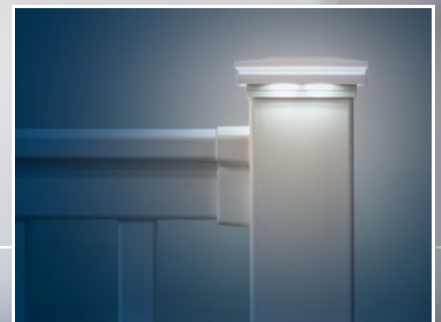

Low Voltage Lighting

Low Voltage Fence and Deck Lighting Solutions

Illusions Vinyl Fence Low Voltage Lighting Caps and Hardware are made to combine safety and quality with aesthetics. Lighting is one way that customers can add a unique touch to their deck, fence, or railing. Illusions lighting products are constructed with only high grade, commercial components.

VPCL55W
5" Neptune Post Cap - White

- Simple and Easy to Install
- No wires to cut - plug together wiring harness
- Single power supply for all lights
- No need for an electrician or electrical permits
- Weather resistant connectors and lights
- Long-lasting LED's
- Housings are durable and UV stable
- Low voltage DC power supply
- Dusk to dawn light sensor
- Available with remote dimmer switch

VPCL44W
4" Neptune Post Cap Light

VDPCL44W
4" Ornamental Downward LV Post Cap Light

VPCL44W
4" Ornamental Downward LV Post Cap Light

VLDOMEW
Dome Side Light - Scalloped Lens

VLSTW
Side/Stair Light (Comes with 2 Covers)