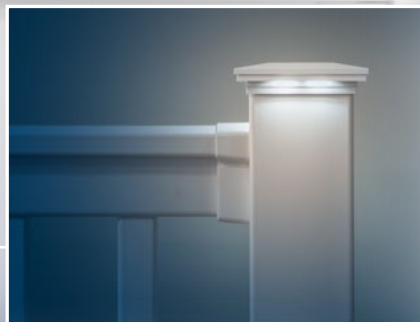

Low Voltage Lighting

Low Voltage Fence and Deck Lighting Solutions

Illusions Vinyl Fence Low Voltage Lighting Caps and Hardware are made to combine safety and quality with aesthetics. Lighting is one way that customers can add a unique touch to their deck, fence, or railing. Illusions lighting products are constructed with only high grade, commercial components.

Illusions Low Voltage Lighting was created to provide contractors and homeowners LED lighting solutions that are easy to install, reliable, and affordable.

These attractive lighting components will add safety, ambiance, and help to increase the enjoyment of any outdoor living space.

VPCL55W
5" Neptune Post Cap - White

- Simple and Easy to Install
- No wires to cut - plug together wiring harness
- Single power supply for all lights
- No need for an electrician or electrical permits
- Weather resistant connectors and lights
- Long-lasting LED's
- Housings are durable and UV stable
- Low voltage DC power supply
- Dusk to dawn light sensor
- Available with remote dimmer switch

VPCL44W
4" Neptune Post Cap Light

VDPCL44W
4" Ornamental Downward LV Post Cap Light

VPCL44W
4" Ornamental Downward LV Post Cap Light

VLDOMEW
Dome Side Light - Scalloped Lens

VLSTW
Side/Stair Light (Comes with 2 Covers)