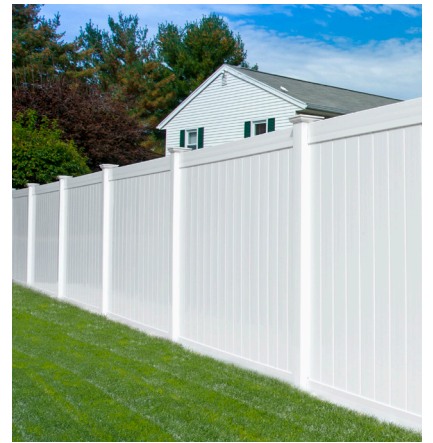

2026 Illusions Selections

Illusions
EDGE

NEW

Illusions Edge

- **Code:** EV300-6KD 1&2
- 1.5" x 5.5" Rail, 6" T&G
- 70" Height
- KD Solid Privacy Panels*
- Galv U-Channel
- Gate Kits Available
- Available in White
- Limited-Lifetime Warranty
- The new standard for efficient privacy design
- High-impact styling at your most accessible investment

*Assembled panels available for an additional charge

Illusions
VINYL FENCE
Advantage

NEW

Illusions Advantage

- **Code:** AV300-6KD 1&2
- 7" Rail, 6" T&G
- 70" Height
- KD Solid Privacy Panels*
- Galv U-Channel
- Assembled Gates and Gate Kits Available
- Available in White
- Limited-Lifetime Warranty
- Enhanced rail profile elevates the aesthetic
- A more pronounced offering with a balanced price point

Illusions
VINYL FENCE

Illusions Classic

- **Code:** V300-6
- 1.5" x 5.5" Rail, 6" T&G
- 72" Height
- Assembled and KD Panels
- Galv U-Channel
- Matching Welded & Assembled Gates Available
- Available in Classic White, Beige, Gray, and Clay options
- Limited-Lifetime Warranty
- Huge selection of styles in Mix 'n' Match colors
- Our most robust designs for a top-tier presence